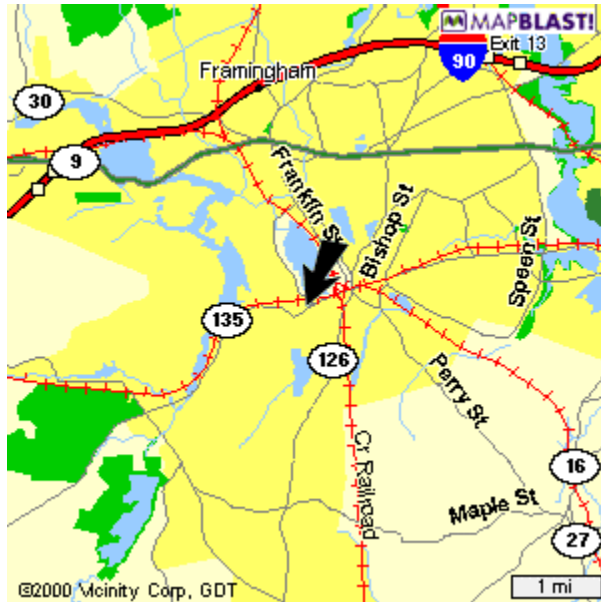

## Driving Directions

### From the Massachusetts Turnpike:

Take Exit 13, "Route 30, Framingham/Natick". Go through the tolls, bear right onto Route 30 West. Follow until you intersect Route 126 after going by the Framingham mall on the right. Take a left onto Route 126 towards Framingham center. Follow all the way to Route 135 in the center at the railroad tracks. Take a right onto Route 135 West "Waverly Street". Go through one set of lights at the Gulf station, then turn right into "Northeast Electrical Distributors Plaza" (this is only 1/4 mile from Route 126). Conigliaro Industries' entrance may be found between E-Zee Rental and New England Compounding Center in the plaza.

### From Route 9:

From Boston head west, go past the Natick Mall, Ken's Steak House and Caldors Plaza, up over a hill. Then take Route 126 towards Framingham center (you have to go under the overpass to take this Route 126 exit off Route 9). Follow all the way to Route 135 in the center at the railroad tracks. Take a right onto Route 135 West "Waverly Street". Go through one set of lights at the Gulf station, then turn right into "Northeast Electrical Distributors Plaza" (this is only 1/4 mile from Route 126). Conigliaro Industries' entrance may be found between E-Zee Rental and New England Compounding Center in the plaza.

### From Route 128:

Take Route 128 to Route 9 West, then follow the directions above or take Route 128 to Mass Pike West, then follow the directions above.